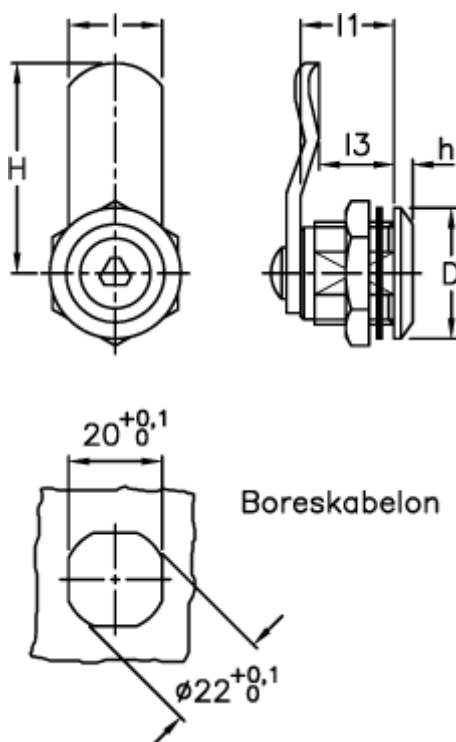

Data Sheet

Article number: 2310421353

Description: E+G Latch w/recessed key
CQ/T-45-16

Measures

$D = 28$

$H = 45$

$h = 4$

$l = 20$

$l_1 = 20$

$l_3 = 16$